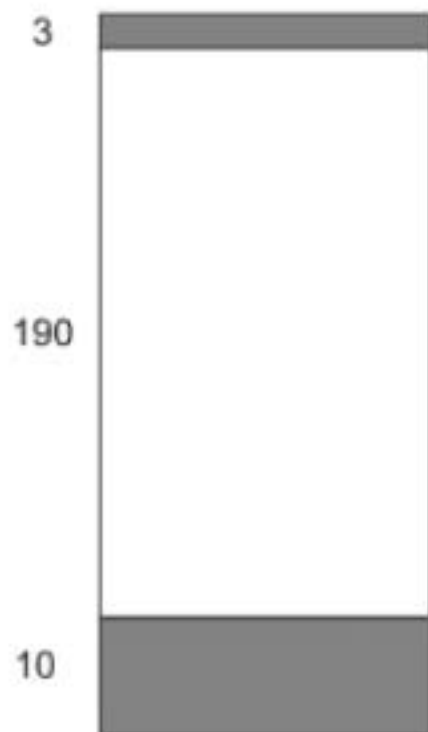

INVISIBLE AREA
NO TEXT AREA, ONLY GRAPHIC

VISIBLE AREA
NO TEXT AREA, ONLY GRAPHIC

VISIBLE AREA
ON BOARDS TO 7 CM
NO TEXT AREA, ONLY GRAPHIC

PD7805

203

147,5

CENTIMETERS

1:1
SCALE

EPS

PDF

JPG

CMYK

72-120 dpi

PREPARE

1 file 203x147,5